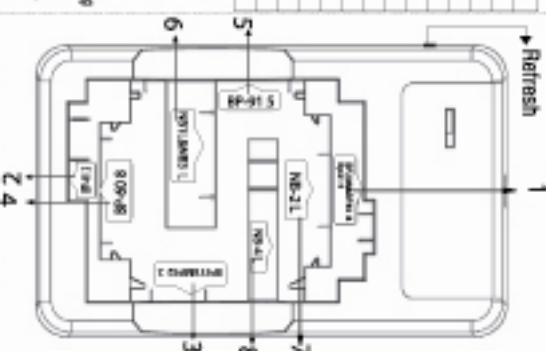

USER'S MANUAL

Please read the user's manual before use.

TARGUS

UNIVERSAL
Canon
rapid battery charger

Product Spec:

AC Charger Base:
Input voltage: DC 12V/3AW
Output voltage: 4.200C or 4.200C
Charge or non-charge: 4.200C or 4.200C
Size: 200x100x50mm
Weight: 200g

Extending Power Indicator:
Input voltage: AC 100-240V
Output voltage: 5V/1000mA Max

Car Charger:
Input voltage: 12V/2400C
Output voltage: 12V/2400C

TO-UCC

Feature:

- Supports 11 types of Canon cameras/lenses
- Supports the standard lens
- Supports 11 types of Canon cameras/lenses
- Supports the standard lens
- Supports 11 types of Canon cameras/lenses
- Supports the standard lens
- Supports 11 types of Canon cameras/lenses
- Supports the standard lens
- Supports 11 types of Canon cameras/lenses
- Supports the standard lens

Type	Model	Image	Charge the model number
1	BP-206	2.8x	BP-206
2	BP-210	2.8x	BP-210
3	BP-211	2.8x	BP-211
4	BP-208	2.8x	BP-208
5	BP-212	2.8x	BP-212
6	BP-213	2.8x	BP-213
7	BP-214	2.8x	BP-214
8	BP-215	2.8x	BP-215

Charging Procedure:

1. Disconnect the battery from the charge chamber.
2. Plug the AC adapter into the connector of the charger.
3. Insert the charger plug into the AC outlet and, while charging, the LED light is on.
4. When charging is done, the LED indicator will turn to green.