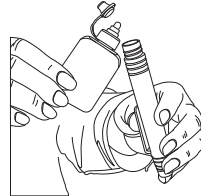

1

Twist open the spray top and remove it.

2

Pour liquid lens cleaner into the pen.

3

Insert the spray top and screw it back into place.