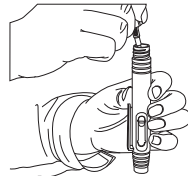

1

Twist open the spray top and remove it.

2

Pour liquid lens cleaner into the pen.

3

Insert the spray top and screw it back into place.